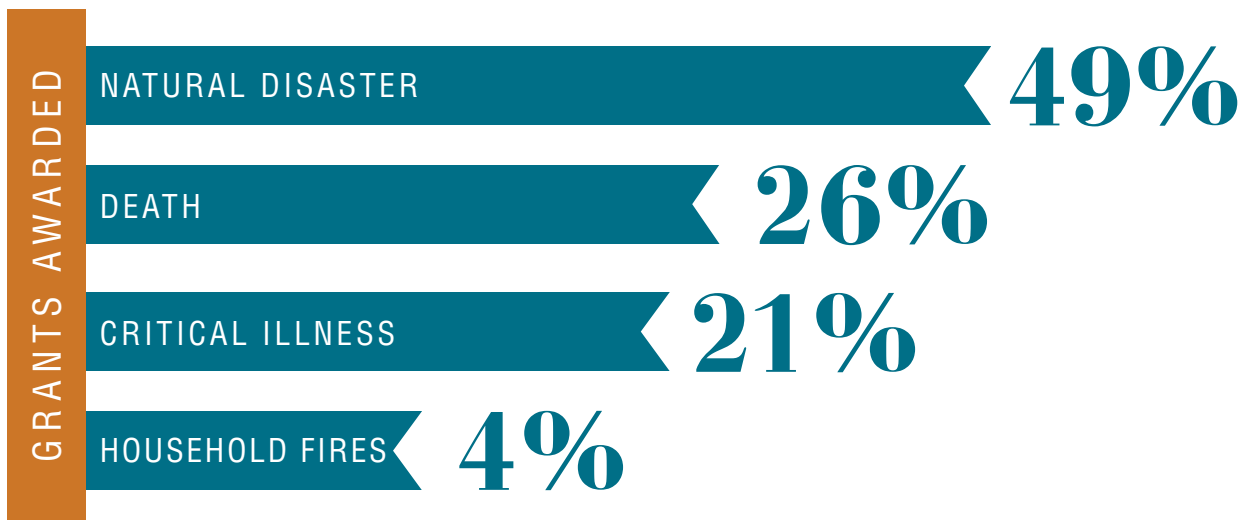

## By the Numbers

CONTRIBUTIONS BY EMPLOYEES:

**\$115,864**

GRANT DOLLARS DISTRIBUTED:

**\$189,000**